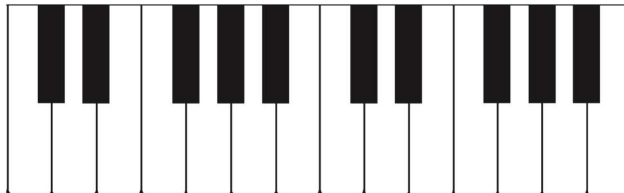

Hunter College, CUNY
MUSTH 101—Music Theory Fundamentals
Spring 2022

Name: _____

1. Write an 'X' on the keys of this keyboard that create a C major scale

2. Which major scale is being used if the note F# is scale degree ^3?

- A. C major
B. D major

- B. E major
C. A major

Hunter College, CUNY
MUSTH 101—Music Theory Fundamentals
Spring 2022

Name: _____

1. Write an 'X' on the keys of this keyboard that create a C major scale

2. Which major scale is being used if the note F# is scale degree ^3?